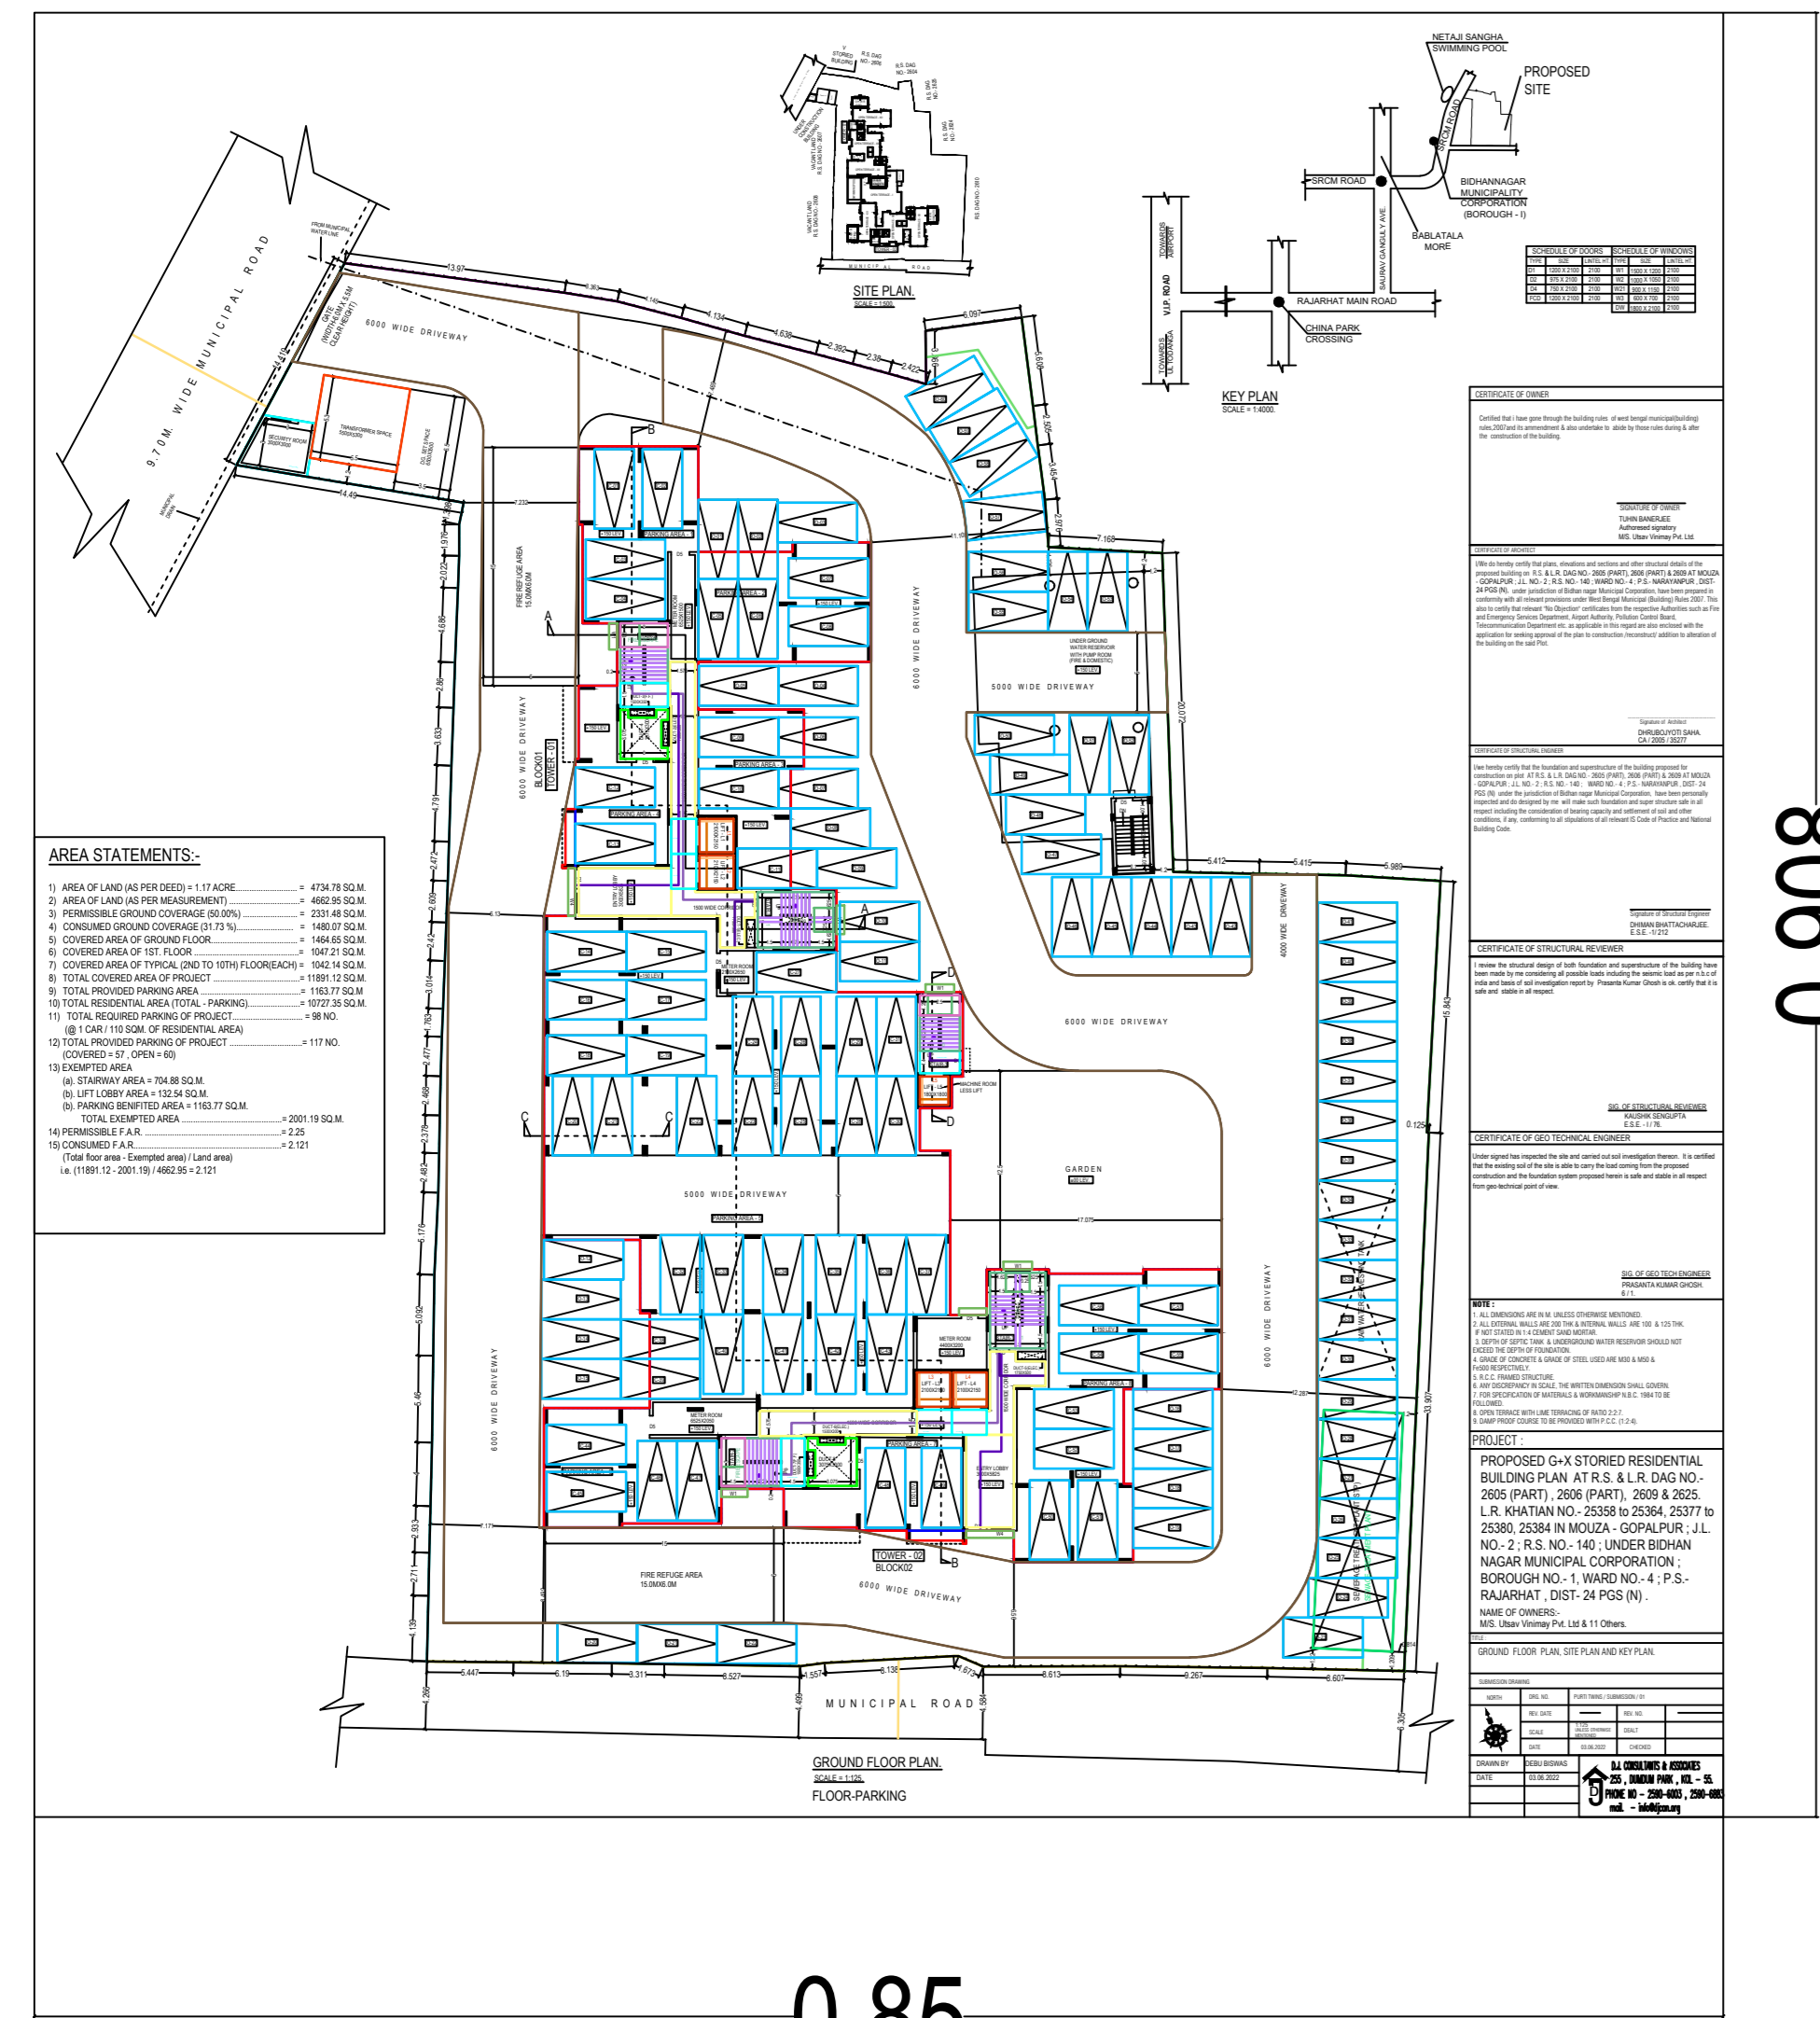

PLOTTING SCALE = 1:0.2

0.6

0.55

PLOTTING SCALE = 1:0.125

0.85

0.908

PLOTTING SCALE = 1:0.1

1.1

0.78

PLOTTING SCALE = 1:0.1

1.1

0.78

PLOTTING SCALE = 1:0.1

0.94

0.65

PLOTTING SCALE = 1:0.1

1.15

0.85