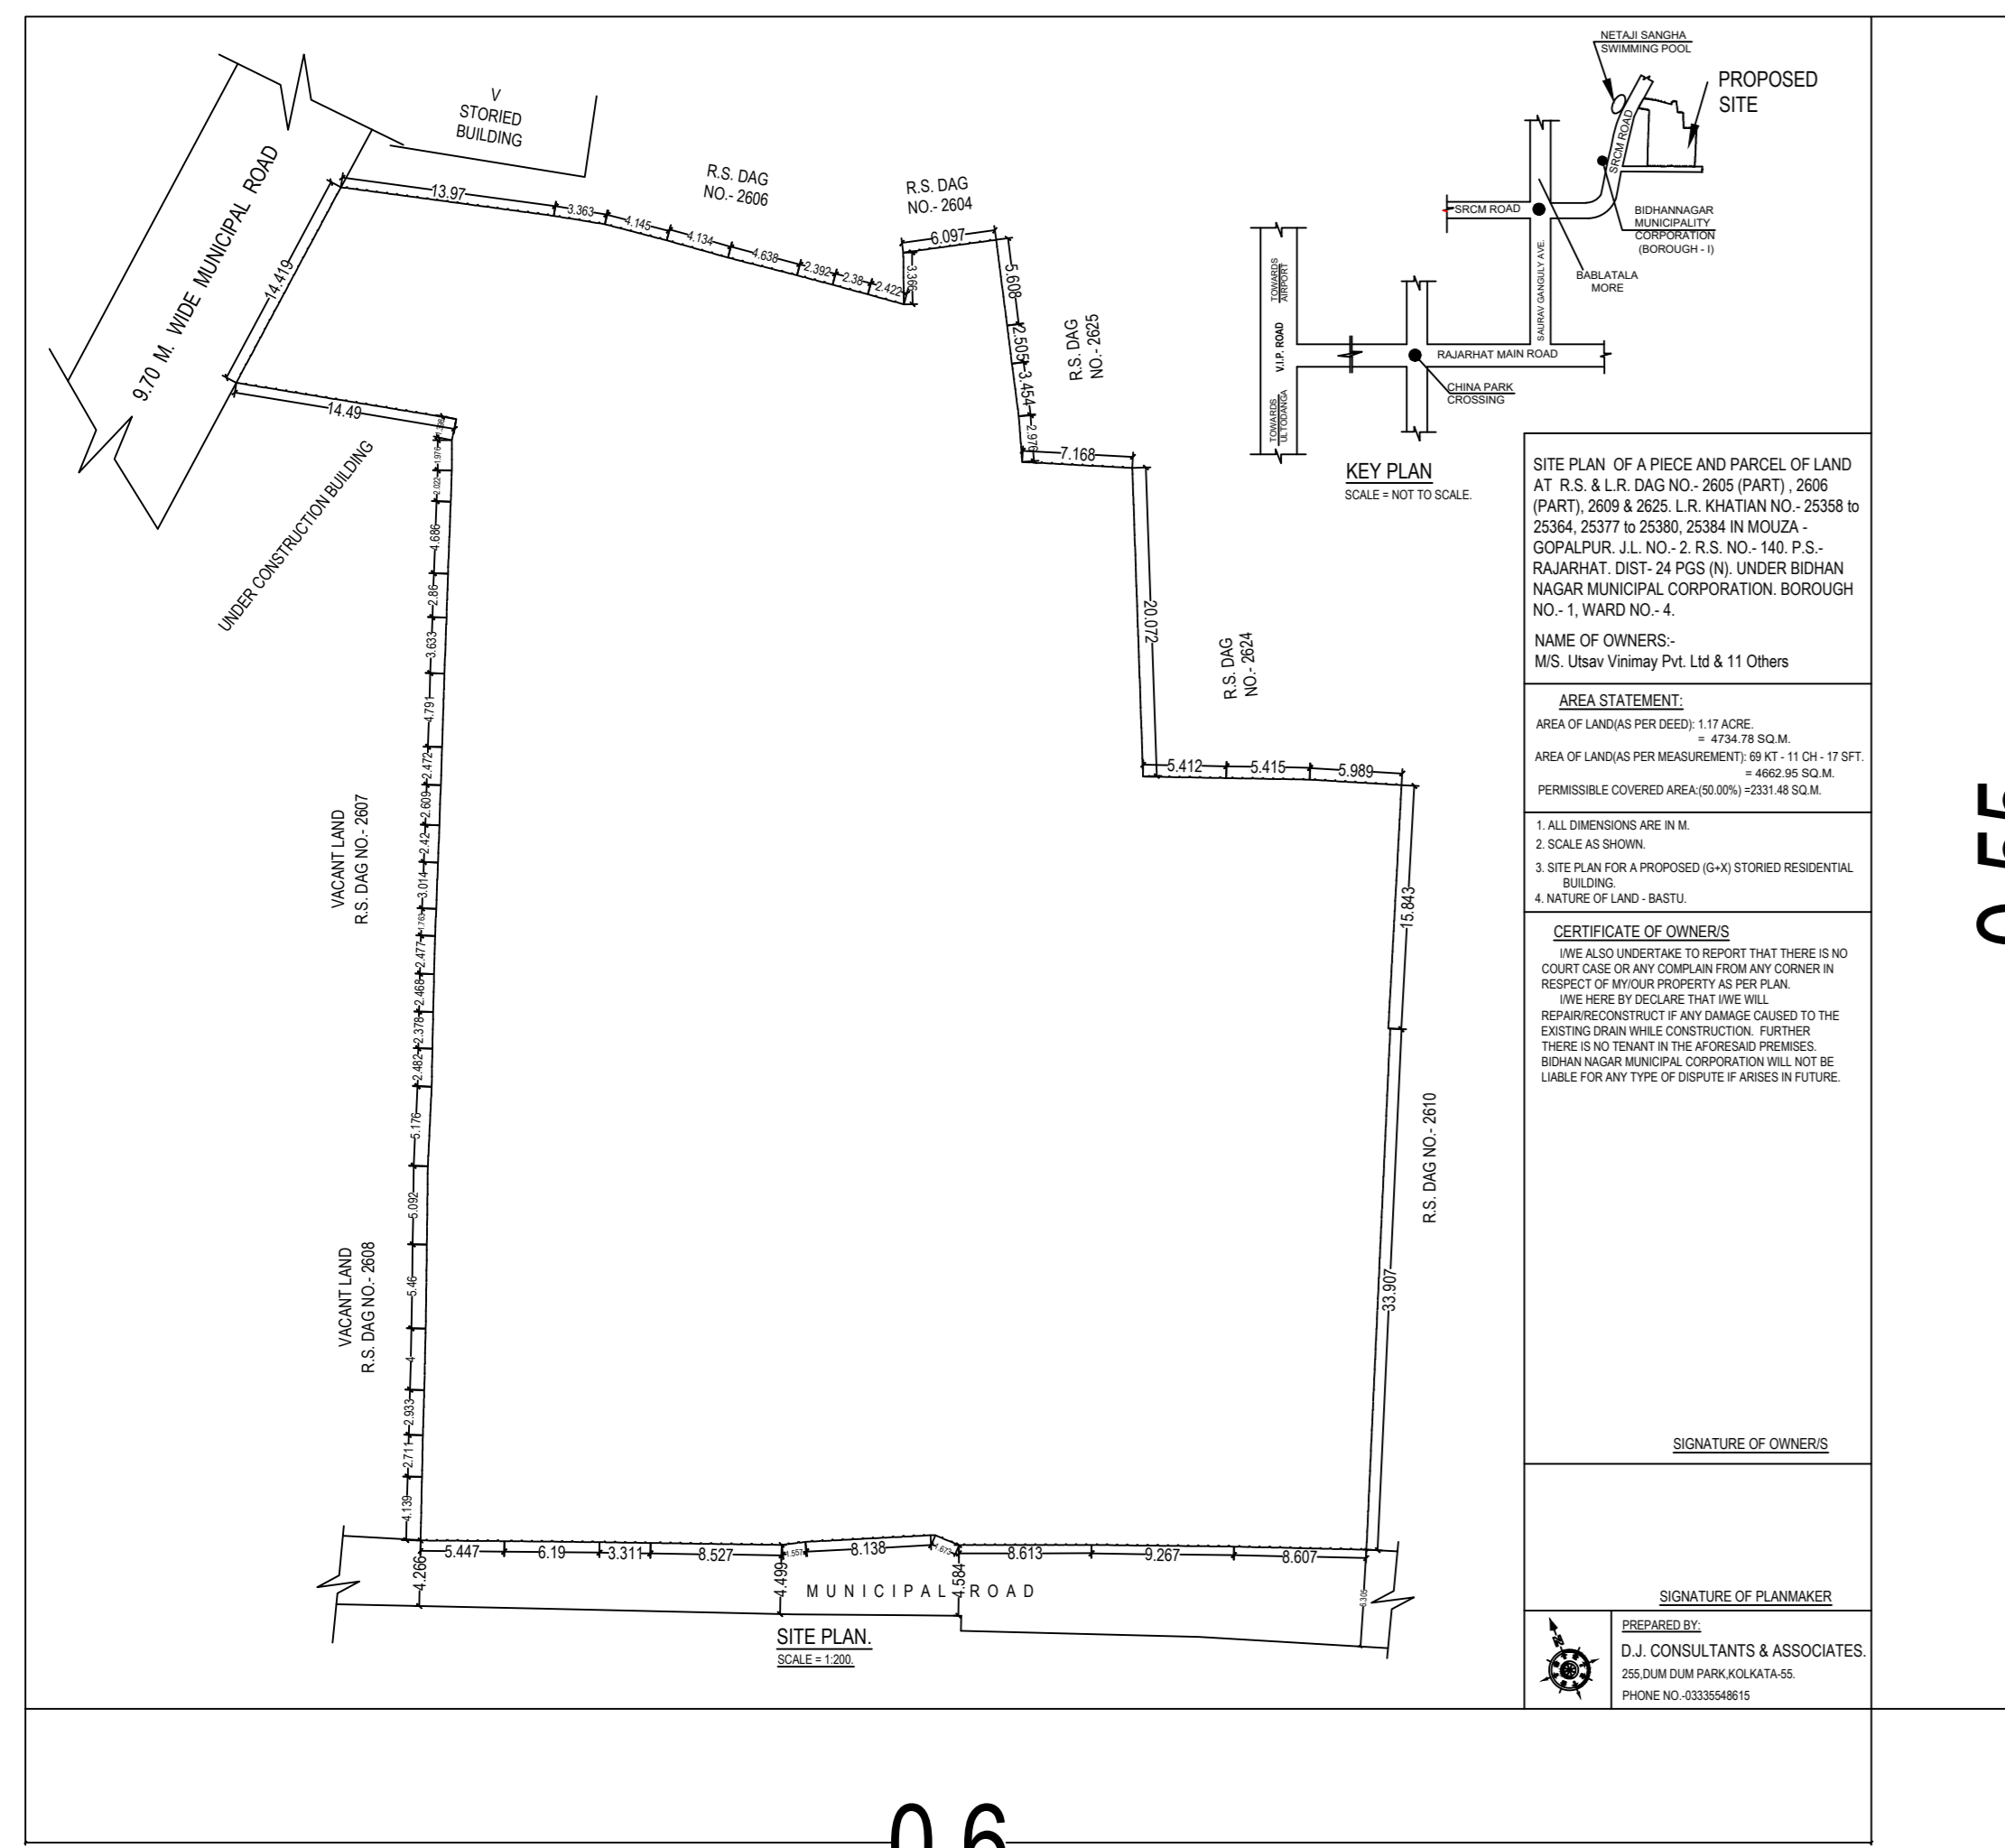

PLOTTING SCALE = 1:0.2

0.6

0.55

PLOTTING SCALE = 1:0.125

0.85

0.908

PLOTTING SCALE = 1:0.1

1.1

0.78

PLOTTING SCALE = 1:0.1

1.1

0.78

PLOTTING SCALE = 1:0.1

0.94

0.65

PLOTTING SCALE = 1:0.1

1.15

0.85